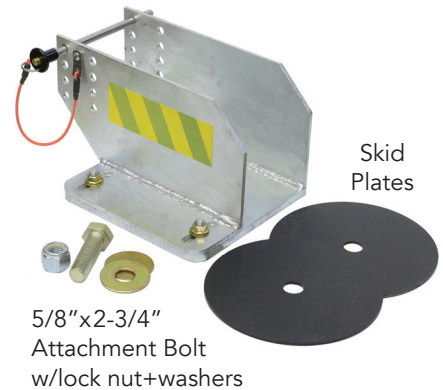

No.1302-2XM Purlin Anchor

Super Anchor Safety

17731 147th Street SE
Monroe, WA 98272, USA
www.superanchor.com
1-855-301-4575