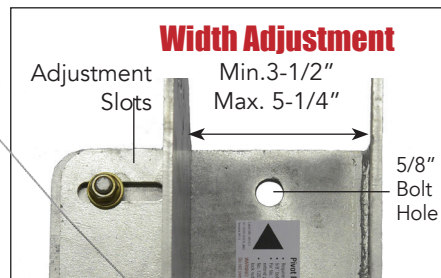

No.1302-2XM Purlin Anchor

Super Anchor Safety

17731 147th Street SE
Monroe, WA 98272, USA
www.superanchor.com
1-855-301-4575