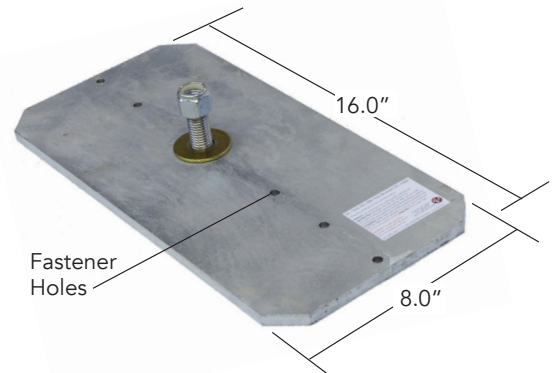

## SRL Universal Holder Pat-Pending

Another SAS exclusive design, the No.1215 SRL-UH holder has 8 different connector positions and width adjustment that allow a wide range of SRL/SRD retractable lifelines to be attached. The SRL-UH can be bolt attached to several SAS anchor models or directly onto a top chord with our No.1220 SRL-RMH roof mount base plate. ABS skid plates provide 360° friction free rotation. Durable Hot Dip Galvanized steel construction.

### No.1215-UH™ Kit Contents

- 1ea No.1215 SRL-UH wt. 14lb.
- 5/8" x2-3/4" attachment bolt
- ★ No.2015-6.0-8 sst detent pin w/shock cord
- ★ 2 skid plates
- ★ Warning Labels
- Instruction manual
- ★ Replaceable components

### No.1215C-UH™ Deluxe Kit Contents

- 1ea No.1215 SRL-UH
- 1 No.1220 SRL-RMH roof mount plate
- 25pc WS-3.0 screw pack
- 5/8" x2-3/4" attachment bolt
- ★ No.2015-6.0-8 detent pin w/shock cord
- ★ 2 skid plates
- ★ Warning Labels
- Instruction manual
- ★ Replaceable components

### Contents

- 1/4"x8"x16" HDG base plate
- 5ea 5/16"d fastener holes
- 5/8" stud bolt w/lock nut and washer
- Base Plate Wt. 9lb

No.1207 Standing Seam Anchor