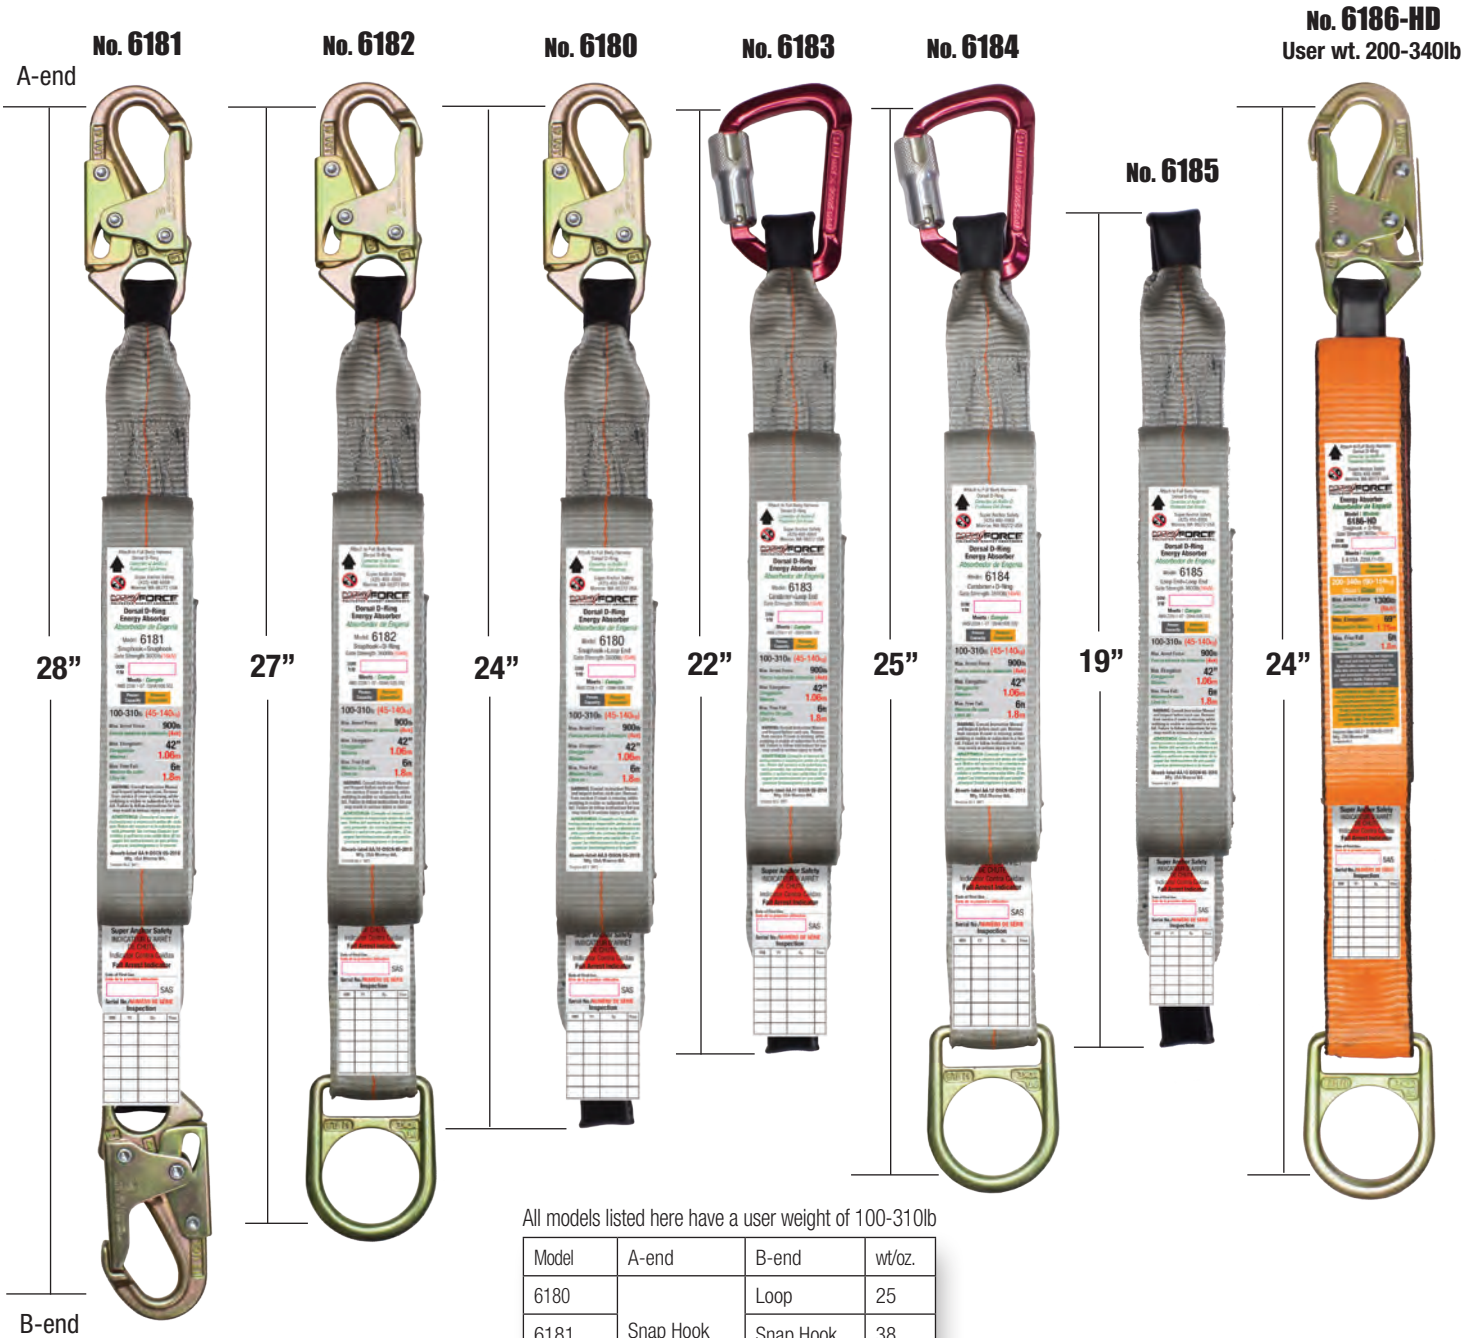

MAX Force™ Energy Absorbers

Absorber Standard Models

Service Length is shown as supplied by Super Anchor Safety. For loop end Carabiners, add approximately 3.0"

All models listed here have a user weight of 100-310lb

Model	A-end	B-end	wt/oz.
6180		Loop	25
6181	Snap Hook	Snap Hook	38
6182		D-Ring	29
6183		Loop	16
6184	Carabiner	D-Ring	21
6185	Loop	Loop	11
6186-HD	Snap Hook	D-Ring	25