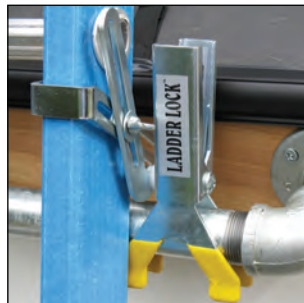

Ladder Safety & Rescue

No. 1034 Ladder Lock

Connects to all standard size extension ladders.

■ Solid Steel Construction

Pkg, Wt. 2 lb

No. 7501 25 Person First-Aid Kit

OSHA compliant 25 person first aid kit.