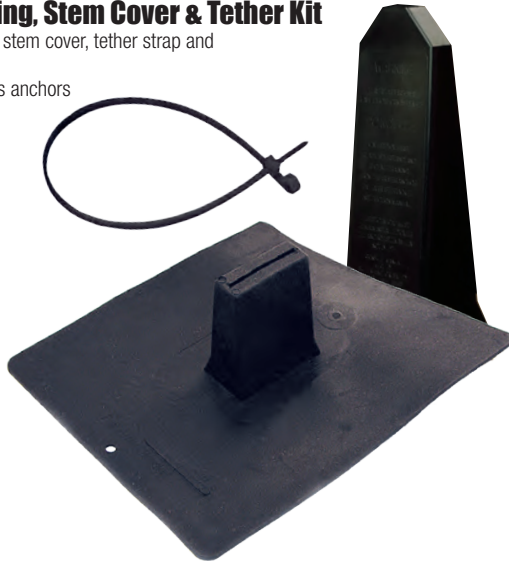

Flashings

No. 2809 Flashing, Stem Cover & Tether Kit

- 1 ea. PVC flashing, stem cover, tether strap and instruction manual
- Use with ARS series anchors

Pkg, Wt. 1 lb

No. 2810 EPDM™ Stem Cover & Tether Kit

- 1 ea. EPDM flashing, gray stem cover, tether strap and instruction manual
- Metal roof flashing kit

Pkg, Wt. 0.25 lb

No. 2001 PVC Flashing Base

- 1 ea. 8"x10"x3" PVC flashing base for all ARS series anchors
- Use on asphalt shingle or wood shingle roofs
- Use with #2007 series stem covers

Pkg, Wt. 0.5 lb

No. 2018 EPDM Flashing Base

- 1 ea. 8"x8"x3" EPDM flashing base for metal roofs and our ARS series of anchors

Pkg, Wt. 0.5lbs