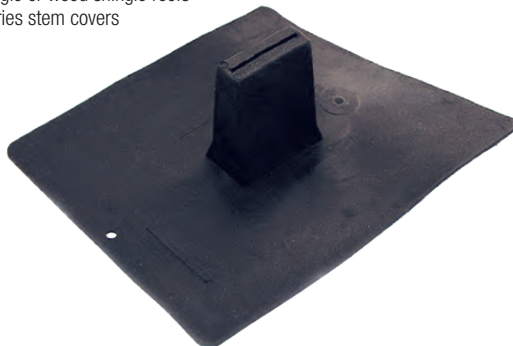

Flashings

No. 2809 Flashing, Stem Cover & Tether Kit

- 1 ea. PVC flashing, stem cover, tether strap and instruction manual
- Use with ARS series anchors

Pkg, Wt. 1 lb

No. 2810 EPDM™ Stem Cover & Tether Kit

- 1 ea. EPDM flashing, gray stem cover, tether strap and instruction manual
- Metal roof flashing kit

Pkg, Wt. 0.25 lb

No. 2001 PVC Flashing Base

- 1 ea. 8"x10"x3" PVC flashing base for all ARS series anchors
- Use on asphalt shingle or wood shingle roofs
- Use with #2007 series stem covers

Pkg, Wt. 0.5 lb

No. 2018 EPDM Flashing Base

- 1 ea. 8"x8"x3" EPDM flashing base for metal roofs and our ARS series of anchors

Pkg, Wt. 0.5lbs