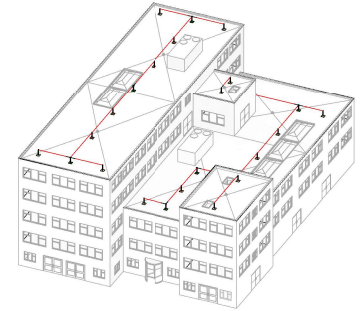

SUPER ANCHOR SAFETY

CENTERLINE CABLE SYSTEM - PLAN

		11 COUNT
CRA END ANCHOR		
		7 COUNT
CRA 4-WAY TOP ANCHOR		
		7 COUNT
CRA PASS THRU TOP ANCHOR		
		14 COUNT
RIGGING KIT FOR HORIZONTAL LIFELINE		
		370 FEET EST.
3/8 CABLE		

FALL PROTECTION EQUIPMENT

SUPER ANCHOR SAFETY
FALL PROTECTION EQUIPMENT