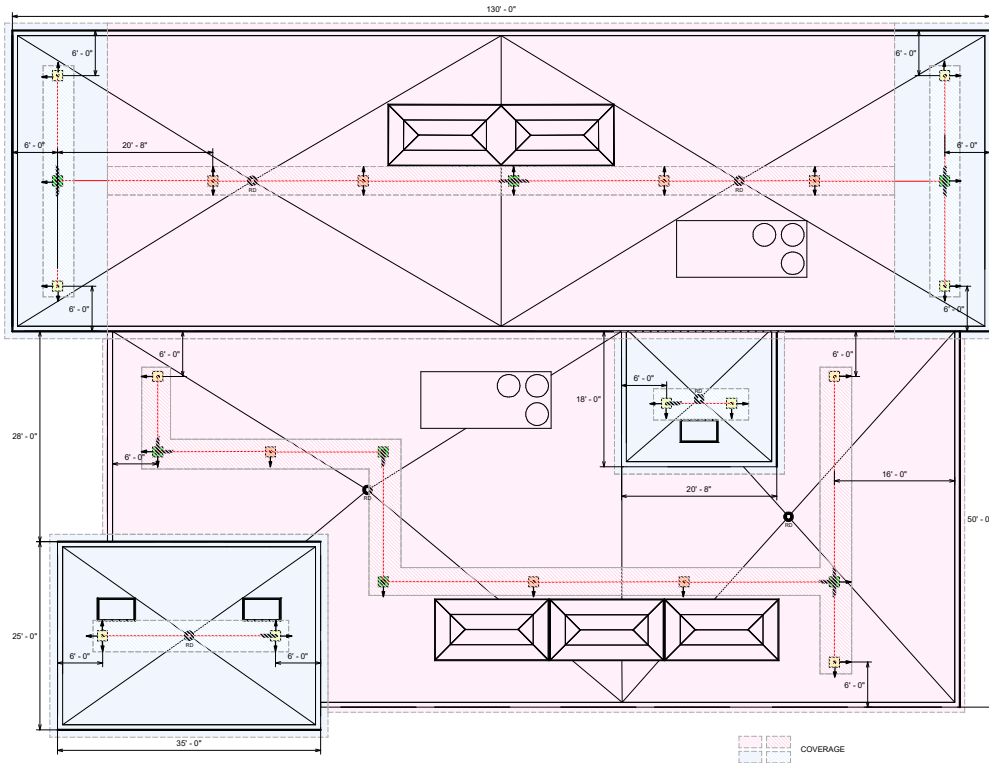

SUPER ANCHOR SAFETY

CENTERLINE CABLE SYSTEM - PLAN

		11 COUNT
CRA END ANCHOR		
		7 COUNT
CRA 4-WAY TOP ANCHOR		
		7 COUNT
CRA PASS THRU TOP ANCHOR		
		14 COUNT
RIGGING KIT FOR HORIZONTAL LIFELINE		
		370 FEET EST.
3/8 CABLE		

FALL PROTECTION EQUIPMENT

SUPER ANCHOR SAFETY
FALL PROTECTION EQUIPMENT