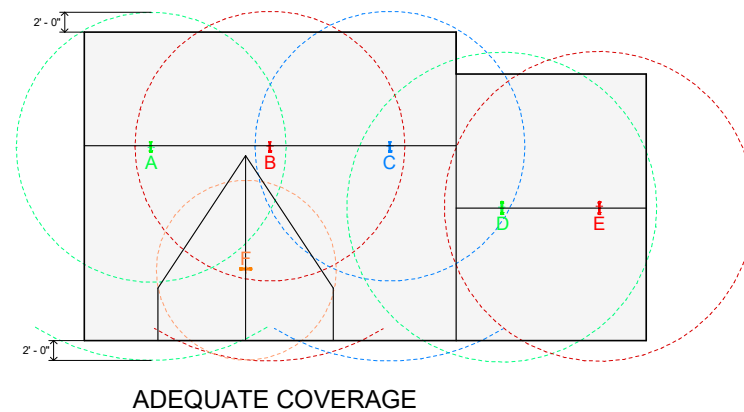

SUPER ANCHOR SAFETY

RESIDENTIAL

FALL PROTECTION EQUIPMENT

17731 - 147th Street SE Monroe, WA 98272
(655) 301-4575
SALES@SUPERANCHOR.COM
WWW.SUPERANCHOR.COM

SUPER ANCHOR SAFETY
FALL PROTECTION EQUIPMENT