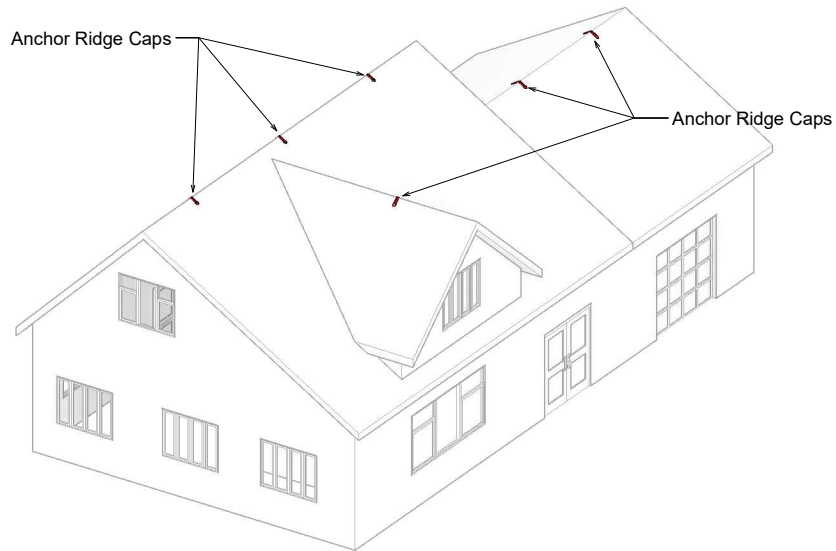

SUPER ANCHOR SAFETY

RESIDENTIAL

FALL PROTECTION EQUIPMENT

17731 - 147th Street SE Monroe, WA 98272
(655) 301-4575
SALES@SUPERANCHOR.COM
WWW.SUPERANCHOR.COM

SUPER ANCHOR SAFETY
FALL PROTECTION EQUIPMENT