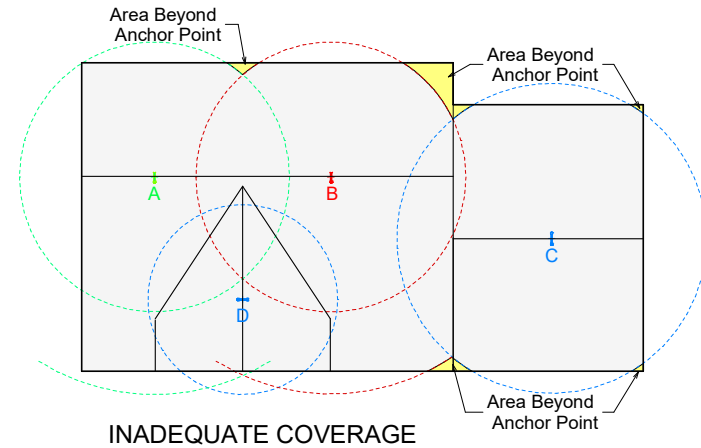

SUPER ANCHOR SAFETY

RESIDENTIAL

FALL PROTECTION EQUIPMENT

17731 - 147th Street SE Monroe, WA 98272
(655) 301-4575
SALES@SUPERANCHOR.COM
WWW.SUPERANCHOR.COM

SUPER ANCHOR SAFETY
FALL PROTECTION EQUIPMENT