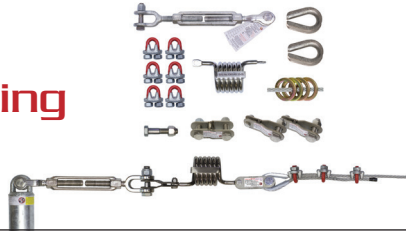

Contents

Contact SAS sales team for additional information and custom mfg.

Page No.

31 HLL Kits

No.1050-1051-S

32 HLL Rigging

Example

No.1050-1051-S

HLL Components

33 HLL Coil Absorber

34 HLL Spring Absorber

35-36

HLL Couplers

37 HLL Single Components

Turnbuckles and HLL Accessories

38 Special Application Anchors

39 HLL 30° Fixed Length Kit

Hinge2 Anchor

40 HLL 5° Fixed Length Kit

Hinge2 Anchor

41 HLL Fixed Length

30° / 5° Cables

42 Wire Rope Lanyards

43 Custom HLL Cables

49-50

Standing Seam Anchor

51 Standing Seam HLL System

52 HLL Rope Kit

53 HLL Fixed Length Rope 30°

54 Custom Length HLL Rope

55 SRL Holder