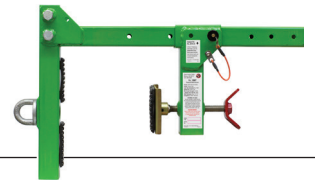

39 HLL 30° Fixed Length Kit

Hinge2 Anchor

40 HLL 5° Fixed Length Kit

Hinge2 Anchor

41 HLL Fixed Length

30° / 5° Cables

42 Wire Rope Lanyards

43 Custom HLL Cables

Specification Worksheet

Page No.

44 Commercial Anchor Accessories

Fasteners, Flashings, Cargo Bags

45-46

Swivel-D BP1

47 Wood Purlin Anchor

48 Parapet Wall Anchor

49-50

Standing Seam Anchor

51 Standing Seam HLL System

52 HLL Rope Kit

53 HLL Fixed Length Rope 30°

54 Custom Length HLL Rope

55 SRL Holder