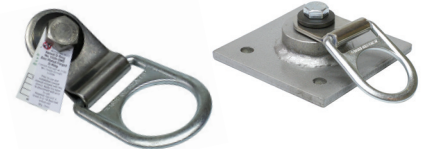

39 HLL 30° Fixed Length Kit

Hinge2 Anchor

40 HLL 5° Fixed Length Kit

Hinge2 Anchor

41 HLL Fixed Length

30° / 5° Cables

42 Wire Rope Lanyards

43 Custom HLL Cables

Specification Worksheet

Page No.

44 Commercial Anchor Accessories

Fasteners, Flashings, Cargo Bags

45-46

Swivel-D BP1

47 Wood Purlin Anchor

48 Parapet Wall Anchor

49-50

Standing Seam Anchor

51 Standing Seam HLL System

52 HLL Rope Kit

53 HLL Fixed Length Rope 30°

54 Custom Length HLL Rope

55 SRL Holder