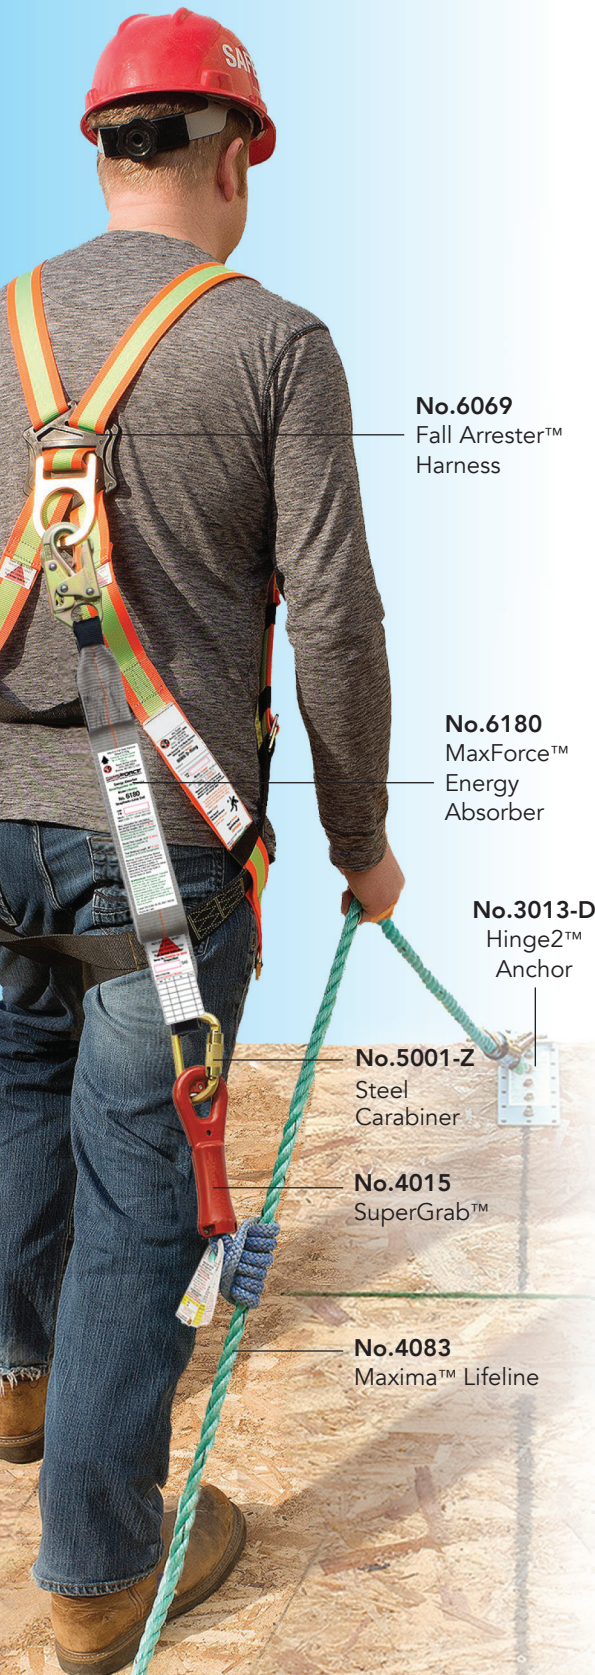

Contents

No.6069
Fall Arrester™
Harness

No.6180
MaxForce™
Energy
Absorber

No.3013-D
Hinge2™
Anchor

No.5001-Z
Steel
Carabiner

No.4015
SuperGrab™

No.4083
Maxima™ Lifeline

Pg. #	Product Name	Part #
1	Full Body Harness Overview	
2-4	Deluxe™ Harnesses	6101
5-6	Deluxe™ Harnesses w/All-Pakka® Tool Bags	6151
7	Ultra-Viz™ Class 1 High Visibility Deluxe™ Harness	6160
8	Ultra-Viz™ w/All-Pakka® Tool Bags	6161
9	Full Body Harness Overview	
10-12	3 D-ring Fall Arrester™ Tongue Buckle Harnesses	TB3-6067 TB3-6070 TB3-6072
13	Pro-Deluxe™ Harness	PD-6101
14	Pro-Series™ Fall Arrester™	P6001
15	Fall Arrester™ Harnesses	6001
16	Ultra-Viz™ High Visibility Reflective Harness	6001-UV P6001-UV
17	Fall Arrester™ Harnesses + Energy Absorber	6008
18	Harness Energy Absorber Rigging Examples	
19	Value Fall Arrester™ Harness	6069
20	Dielectric Fall Arrester™ Harness	DE-6001
	Ultra-Viz™ High Visibility Reflective Harness	DE-6001-UV
21	Arc-Flash Fall Arrester™	6175/6176
22-23	Front D-ring Fall Arrester™ Harness	FD-6071
24-25	100% USA Manufactured Harnesses	
Harness Accessories		
26	Tool Tethers	6427 Series
27	Trauma Suspension Ladder	6060
28-29	2-D Side D-ring Lanyards	6515 Series
30	Lanyard Park / Webbing Keepers	5020-LP2
31	Connector Protective Sleeve	1326-CS
All-Pakka® Tool Bag Harnesses		
32-33	All-Pakka® Tool Bag Harness Overview	
34-35	All-Pakka® Harnesses	6301