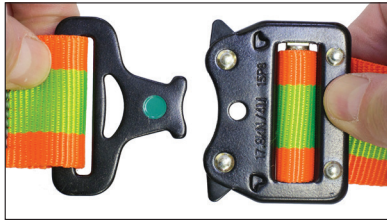

Pro-Deluxe™ Harness

No. PD-6101

A lighter version of our Deluxe™ Harness without the waist belt. Loop-type shoulder straps eliminate annoying loose webbing ends and for added comfort the frame and leg straps are padded with Tri-Lam3™.

Features

- 100% polyester webbings
- Fully padded water resistant Tri-Lam3™ frame and leg straps
- Quick Connect buckles
- 100% EDC coated hardware
- Dual fall indicators
- English/Spanish/ French/ labels and instruction manuals
- 100% USA mfg. upon request.
- Some models imported
- See Pro-Series worksheet for custom design

Quick Connect Buckles