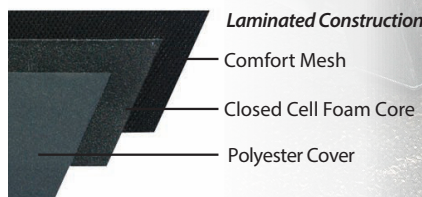

A fully padded sturdy frame distributes the weight of the tool bags over your hips and shoulders.

Tri-Lam3™ fully padded frame and waist belt with breathable mesh lining

Cover Material Mesh Lining

Laminated Construction
Cover Foam Core

Mesh Lining

PID Label

		Manufactured at Super Anchor Safety 17721-147th St. SE Monroe, WA 98272 USA	Safety No. 1000
All-Pakka® Tool Bag Harness + Tool Bags No. 6351		Serial No.	Inspection Label
Enter owners name		Property of	Year
Size/Waist	Frame	Webbing	
<input type="checkbox"/> Sm 42"	<input type="checkbox"/> Gray	<input type="checkbox"/> Hi-Viz™	<input type="checkbox"/> Blue/Green
<input type="checkbox"/> Med 48"	<input type="checkbox"/> Pink	<input type="checkbox"/> Ultra-Viz™	<input type="checkbox"/> Olive
<input type="checkbox"/> Lrg 48"	<input type="checkbox"/> Ultra-Viz™	<input type="checkbox"/> Silver	<input type="checkbox"/> Green
<input type="checkbox"/> Long Lrg 55"	<input type="checkbox"/> Digital Camo	Tool Bags	<input type="checkbox"/> Ultra-Viz™
<input type="checkbox"/> X Lrg 62"	<input type="checkbox"/> Digital Camo	<input type="checkbox"/> Gray	<input type="checkbox"/> Ultra-Viz™

Comfort Fit Fabric
100% Polyester Materials
Resists UV and water Absorption