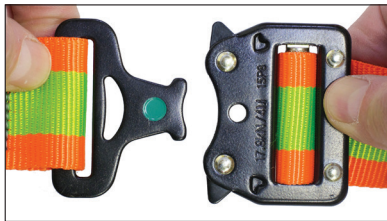

Pro-Deluxe™ Harness

No. PD-6101

A lighter version of our Deluxe™ Harness without the waist belt. Loop-type shoulder straps eliminate annoying loose webbing ends and for added comfort the frame and leg straps are padded with Tri-Lam3™.

Features

- 100% Polyester Webbing
- Fully padded water resistant Tri-Lam3™ frame and leg straps
- Quick Connect buckles
- 100% EDC coated hardware
- Dual fall indicators
- English/Spanish/ French/ labels and instruction manuals
- 100% USA mfg. upon request. Some models imported
- See Pro-Series worksheet for custom design

Quick Connect Buckles

Compliance

ANSI Z359.11-14 / OSHA 1926.502
CSA Z259.10-18
Class A certified

No. PD-6101-GH

Hi-Viz™

Gray Frame Color

Hi-Viz™ Webbing

Elastic Webbing Keepers

Tri-Lam3™ Padded Frame and Leg Straps

Quick Connect Buckles

Fall Indicators

Ordering Information

Part No.	Size	Frame	Webbing
PD- 6101-GHS	Small	Gray (G)	Hi-Viz™ (H)
PD- 6101-GHM	Medium		
PD- 6101-GHL	Large		
PD- 6101-GHX	X-Large		