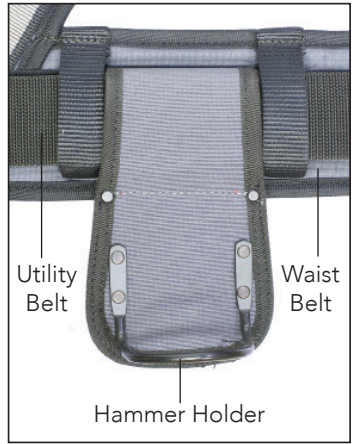

No.6301-GR
Frame: (G) Gray
Webbing: (R) Red

Best Seller

No.6301-PS
Frame: (P) Pink
Webbing: (S) Silver ▲

No.6301-JO
Frame: (J) Jigsaw-Camo
Webbing: (O) Olive ▲

No.6301-DG
Frame: (D) Digital-Camo
Webbing: (G) Green ▲

No.6301-GU
Frame: (G) Gray
Webbing: (UV) Ultra-Viz™

New Model

Ultra-Viz™ 3M
Reflective Webbing

▲ **Limited Stock**

Hook/Loop Attachment

To prevent unwanted movement, All-Pakka® tool bags and hammer holders are mfg. with a hook strip on the back side surface. Waist belts are mfg. with a corresponding continuous loop strip on the outside surface.