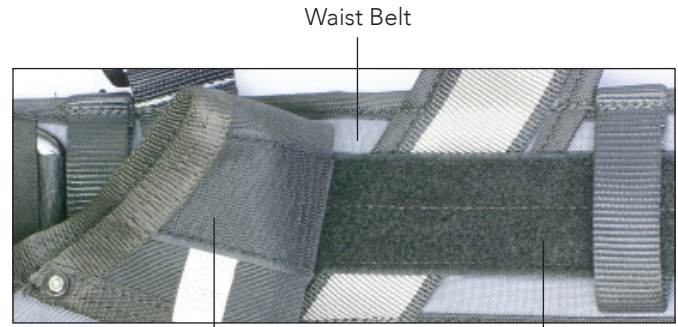

No.6301-GU
Frame: (G) Gray
Webbing: (UV) Ultra-Viz™

New Model

Ultra-Viz™ 3M
Reflective Webbing

▲ **Limited Stock**

Hook/Loop Attachment

To prevent unwanted movement, All-Pakka® tool bags and hammer holders are mfg. with a hook strip on the back side surface. Waist belts are mfg. with a corresponding continuous loop strip on the outside surface.