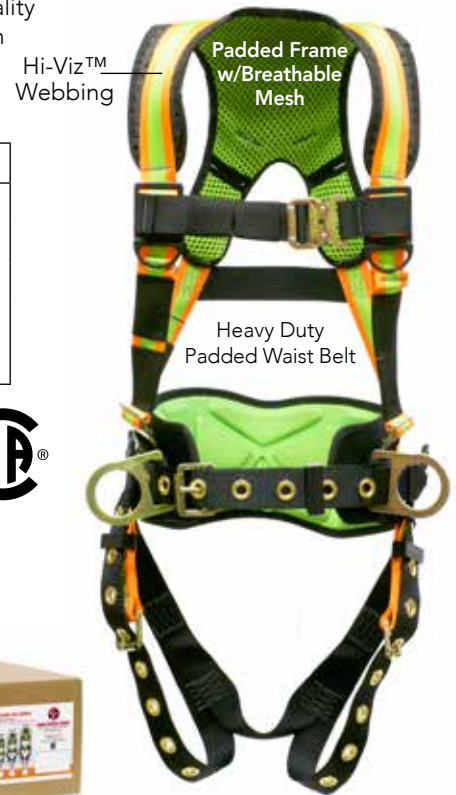

Tongue Buckle Full Body Harnesses

No.TB3-6072 is an industry standard harness that's one of our best sellers. Mfg. with a water resistant extra heavy duty padded waist belt and padded back pad. A high quality harness designed for heavy use, yet comfortable enough to wear all day long. Fitted with quick adjustment tongue buckle leg straps and a quick connect chest strap. Ideal for fall restraint or work positioning use.

Features

- Polyester webbing w/extra long elastic webbing keepers
- EVA solid core foam waist belt
- Padded frame w/breathable mesh
- 2" wide industrial grade utility belt and leg straps w/large grommets
- Dorsal and side D-rings
- Lanyard park/tool holders
- Zinc plated D-rings
- Quick connect chest strap buckle
- **Custom logo's on request**

Ordering Information

Part No.	Size	Webbing	wt.
TB3-6072-HS	Sm	Hi-Viz™	8lb
TB3-6072-HM	Med		
TB3-6072-HL	Lrg		
TB3-6072-HX	X-Lrg		
TB3-6072-H2X	2X-Lrg		

Compliance

ANSI Z359.11-14*
CSA Z259.10.18 class A/P**
*3rd party Intertek lab report on request
**CSA certification report on request

No.TB3-6072-H