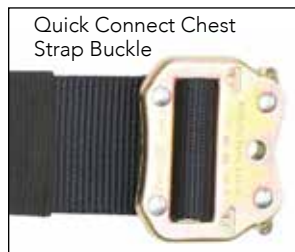

TB3 Model Features