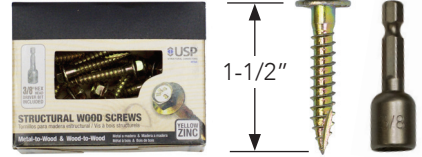

Wood Purlin Anchor Kits

Package Contents

No.1302-2XM Kit

- 1ea No.1302-2XM hot dip galvanized (HDG) purlin anchor
- 1ea No.2084-1.5 WS screw pack

No.2084-1.5 Screw Pack

25pc WS screws + hex driver.

Package Contents

No.1302-PS Kit

- 1ea No.1302-2XM hot dip galvanized (HDG) purlin anchor
- 1ea No.1028 Swivel-D anchor w/2" id. forged D-ring
- 1ea 5/8"x2" sst bolt
- 1ea 5/8" sst lock nut w/flat washer
- 1ea No.2084-1.5 WS screw pack

No.2084-1.5 Screw Pack

25pc WS screws + hex driver.

Package Contents

No.1302-PSK Kit

- 1ea No.1302-2XM hot dip galvanized (HDG) purlin anchor
- 1ea No.1028-BP1 hot dip galvanized (HDG) base plate
- 1ea No.1028 Swivel-D anchor w/2" id. forged D-ring
- 1ea 5/8"x1-1/4" sst bolt
- 1ea 5/8"x1" sst bolt
- 1ea 5/8" sst flat washer
- 1ea No.2084-1.5 WS screw pack

▲ Stock Part. □ Replacement parts order separately.
Note 1: All attachment bolts 5/8"-11.