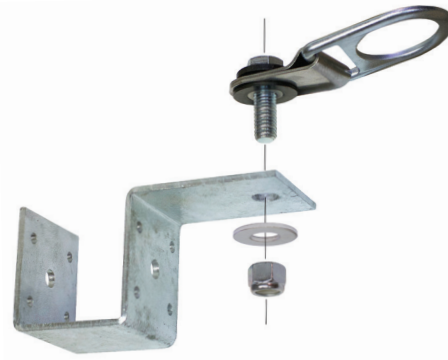

Wood Purlin Anchor Kits

Package Contents

No.1302-2XM Kit

- 1ea No.1302-2XM hot dip galvanized (HDG) purlin anchor
- 1ea No.2084-1.5 WS screw pack

No.2084-1.5 Screw Pack

25pc WS screws + hex driver.

Package Contents

No.1302-PS Kit

- 1ea No.1302-2XM hot dip galvanized (HDG) purlin anchor
- 1ea No.1028 Swivel-D anchor w/2" id. forged D-ring
- 1ea 5/8"x2" sst bolt
- 1ea 5/8" sst lock nut w/flat washer
- 1ea No.2084-1.5 WS screw pack

No.2084-1.5 Screw Pack

25pc WS screws + hex driver.

Package Contents

No.1302-PSK Kit

- 1ea No.1302-2XM hot dip galvanized (HDG) purlin anchor
- 1ea No.1028-BP1 hot dip galvanized (HDG) base plate
- 1ea No.1028 Swivel-D anchor w/2" id. forged D-ring
- 1ea 5/8"x1-1/4" sst bolt
- 1ea 5/8"x1" sst bolt
- 1ea 5/8" sst flat washer
- 1ea No.2084-1.5 WS screw pack

▲ Stock Part. □ Replacement parts order separately.
Note 1: All attachment bolts 5/8"-11.