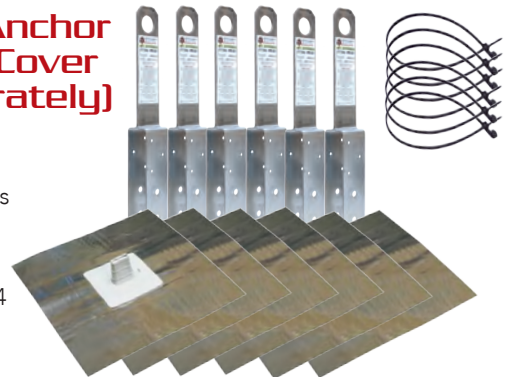

## Tile Roof Anchor Kit with Black Stem Cover - Single Pack

**No. 2820**

14 Gauge Stainless Steel Anchor

Pkg, Wt. 3 lb  
Master Pack Qty: 20  
Pallet Qty: 500

## Tile Roof Anchor Kit with Gray Stem Cover - Single Pack

**No. 2820-G**

14 Gauge Stainless Steel Anchor

Pkg, Wt. 3 lb  
Master Pack Qty: 20  
Pallet Qty: 500

## Tile Roof Anchor Kit with Terra Cotta Stem Cover - Single Pack

**No. 2820-T**

14 Gauge Stainless Steel Anchor

Pkg, Wt. 3 lb  
Master Pack Qty: 20  
Pallet Qty: 500

## Tile Roof Anchor Kit (Stem Cover Sold Separately) - 6-Pack

**No. 1020**

14 Gauge Stainless Steel Anchor

Pkg, Wt. 17 lb  
Master Pack Qty: 4  
Pallet Qty: 50