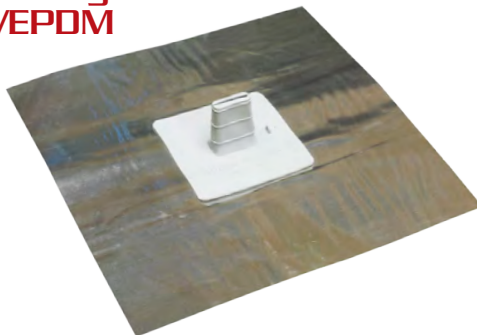

Tile Roof Flashing Base - Aluminum/EPDM

No. 2020

Pkg, Wt. 1 lb
Master Pack Qty: 20