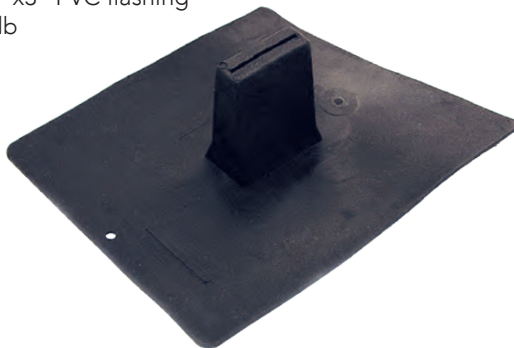

Flashings

PVC Flashing, Stem Cover & Tether Kit

No. 2809

- Use with ARS series anchors on asphalt and wood shingle roofs
 - 1 ea. PVC flashing, stem cover, tether strap and instruction manual
- Pkg, Wt. .50 lb

EPDM™ Flashing, Stem Cover & Tether Kit

No. 2810

- Use with ARS Series anchors on metal roofs
 - 1 ea. EPDM flashing, gray stem cover, tether strap and instruction manual
- Pkg, Wt. .50 lb

PVC Flashing Base

No. 2001

- Use with ARS Series anchors on asphalt and wood shingle roofs
 - Use with No. 2007 series stem covers
 - 1 ea. 8"x10"x3" PVC flashing
- Pkg, Wt. .25 lb

EPDM Flashing Base

No. 2018

- Use with ARS anchors on metal roofs
 - Use with No. 2007 series stem covers
 - 1 ea. 8"x8"x3" EPDM flashing
- Pkg, Wt. .25lbs