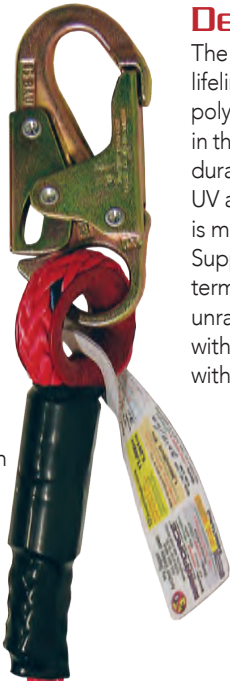

Deluxe™ Fall Protection Lifelines

Aluminum Swage w/PVC cover

Deluxe Lifeline

The Deluxe Lifeline is ideal for fall protection. This lifeline is manufactured using a 12 strand Duraplex poly-olefin rope made in the U.S.A. that is widely used in the fishing industry due to its high strength and durability in salt water. The rope is coated to resist UV and dyed red for high visibility. The Deluxe Lifeline is more durable than our Maxima or Value Lifelines. Supplied with a 3,600lb gate strength snap hook terminated with an aluminum swage that will not unravel. Available in two standard rope lengths with custom length option. Lifelines with or without rope grabs also available.

Specifications:

- 5/8" (16mm) 12-strand poly-olefin
- 11,600lb min. tensile strength
- 3,600lb gate strength snap hook
- 1 person maximum user wt. 340lb
- Maximum elongation wet or dry 4% @ 1800lb
- Compatible with all Super Anchor Safety rope grabs and fall arresters
- Complies with ANSI-Z359.1-07 and OSHA 1926.502

Part No.	Length Ft.	Rope Grab Option	wt/lb
4032-X	Δ Per Ft. Custom	None	
4033-X	Δ Assembly Custom		
4033-30	30		4
4033-50	50		5
4034-30SG	30	SuperGrab 4015	4
4034-50SG	50		5
4035-30M	30	4015-M Integral Adjuster	4
4035-50M	50		5
4036-30Z	30	4015-Z Fall Arrester	4
4036-50Z	50		5